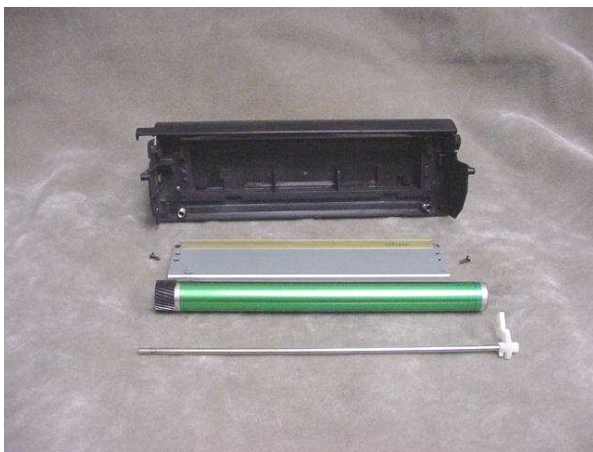

14. Remove all waste toner from the waste bin using compressed air. Check Mylar for damage. Replace wiper blade and drum and reassemble in reverse order (Fig. 14).