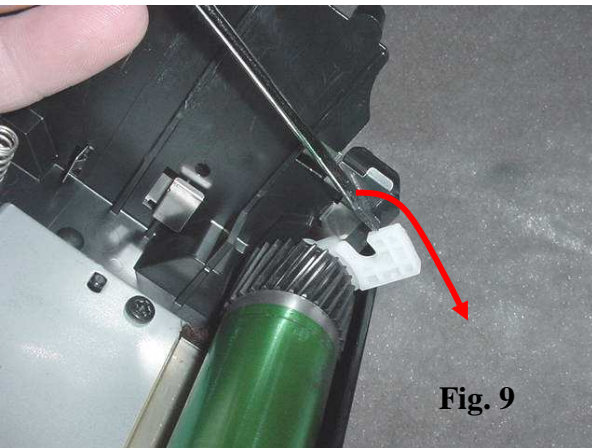

Fig.2

2. Once the pins are removed separate the cartridge halves (Fig. 2).

Fig.3

3. Using a small flathead screwdriver remove the PCR from the saddle clips (Fig. 3).

Fig.4

4. Remove the mag roller drive gear from the end of the mag on the gear side of the cartridge (Fig. 4).

5. Using a small flathead screwdriver, Pry up on the mag roller stabilizer and remove it from the roller (Fig. 5).

6. Remove the mag and clean with compressed air for reassembly (Fig. 6).

7. Remove the 2 screws that secure the doctor blade in place (Fig. 7). Empty remaining toner in hopper and clean with compressed air.

8. Add toner, clean all components and reassemble in reverse order (fig. 8).

9. Using a small screwdriver remove the drum-locking tab from the large gear end of the cartridge (Fig. 9).

10. Remove the axle rod from the drum (fig.10).