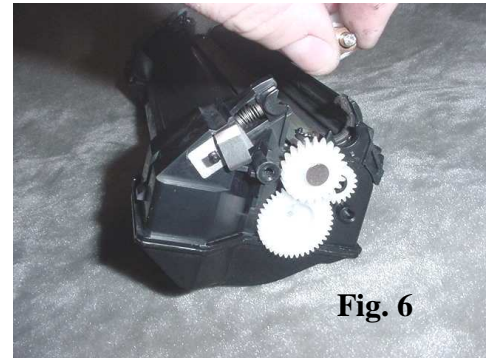

Fig.2

2. Once the pins are removed separate the cartridge halves (Fig. 2).

Fig.3

3. Using a small flathead screwdriver remove the PCR from the saddle clips (Fig. 3).

Fig.4

4. Remove the mag roller drive gear from the end of the mag on the gear side of the cartridge (Fig. 4).

5. Using a small flathead screwdriver, Pry up on the mag roller stabilizer and remove it from the roller (Fig. 5).

6. Remove the mag and clean with compressed air for reassembly (Fig. 6).

7. Remove the 2 screws that secure the doctor blade in place (Fig. 7). Empty remaining toner in hopper and clean with compressed air.

8. Add toner, clean all components and reassemble in reverse order (fig. 8).

9. Using a small screwdriver remove the drum-locking tab from the large gear end of the cartridge (Fig. 9).

10. Remove the axle rod from the drum (fig.10).