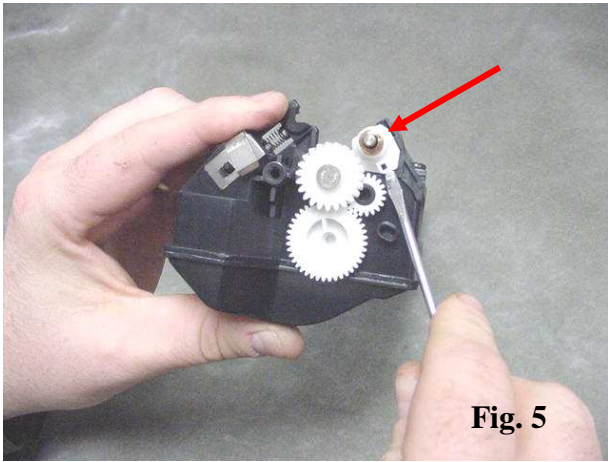

Fig.2

2. Once the pins are removed separate the cartridge halves (Fig. 2).

Fig.3

3. Using a small flathead screwdriver remove the PCR from the saddle clips (Fig. 3).

Fig.4

4. Remove the mag roller drive gear from the end of the mag on the gear side of the cartridge (Fig. 4).

5. Using a small flathead screwdriver, Pry up on the mag roller stabilizer and remove it from the roller (Fig. 5).

6. Remove the mag and clean with compressed air for reassembly (Fig. 6).

7. Remove the 2 screws that secure the doctor blade in place (Fig. 7). Empty remaining toner in hopper and clean with compressed air.

8. Add toner, clean all components and reassemble in reverse order (fig. 8).

9. Using a small screwdriver remove the drum-locking tab from the large gear end of the cartridge (Fig. 9).

10. Remove the axle rod from the drum (fig.10).