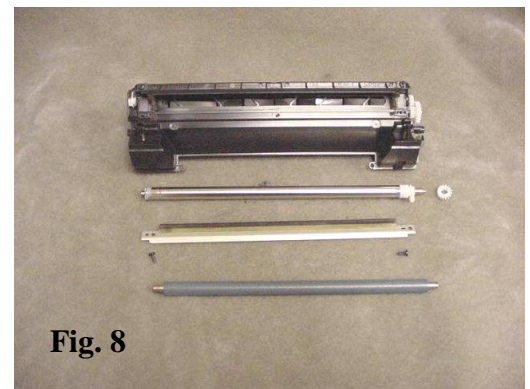

Fig.2

2. Once the pins are removed separate the cartridge halves (Fig. 2).

Fig.3

3. Using a small flathead screwdriver remove the PCR from the saddle clips (Fig. 3).

Fig.4

4. Remove the mag roller drive gear from the end of the mag on the gear side of the cartridge (Fig. 4).

5. Using a small flathead screwdriver, Pry up on the mag roller stabilizer and remove it from the roller (Fig. 5).

6. Remove the mag and clean with compressed air for reassembly (Fig. 6).

7. Remove the 2 screws that secure the doctor blade in place (Fig. 7). Empty remaining toner in hopper and clean with compressed air.

8. Add toner, clean all components and reassemble in reverse order (fig. 8).

9. Using a small screwdriver remove the drum-locking tab from the large gear end of the cartridge (Fig. 9).

10. Remove the axle rod from the drum (fig.10).