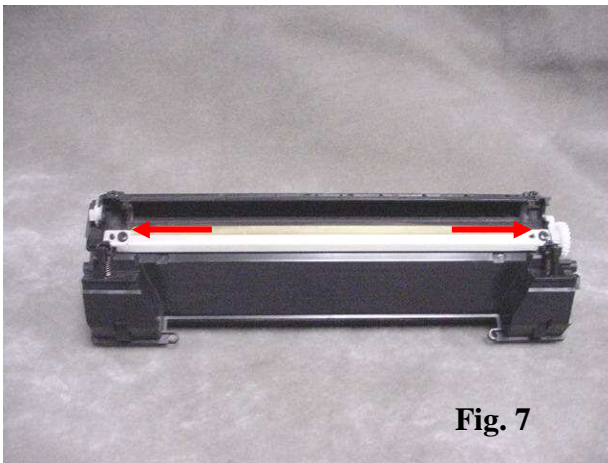

Fig.2

2. Once the pins are removed separate the cartridge halves (Fig. 2).

Fig.3

3. Using a small flathead screwdriver remove the PCR from the saddle clips (Fig. 3).

Fig.4

4. Remove the mag roller drive gear from the end of the mag on the gear side of the cartridge (Fig. 4).

5. Using a small flathead screwdriver, Pry up on the mag roller stabilizer and remove it from the roller (Fig. 5).

6. Remove the mag and clean with compressed air for reassembly (Fig. 6).

7. Remove the 2 screws that secure the doctor blade in place (Fig. 7). Empty remaining toner in hopper and clean with compressed air.