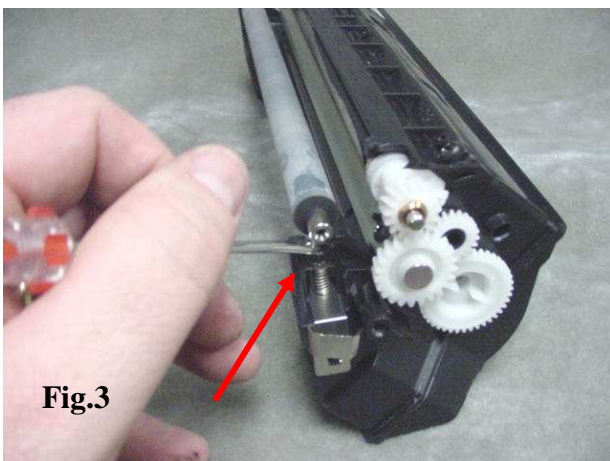

Fig.2

2. Once the pins are removed separate the cartridge halves (Fig. 2).

Fig.3

3. Using a small flathead screwdriver remove the PCR from the saddle clips (Fig. 3).

Fig.4

4. Remove the mag roller drive gear from the end of the mag on the gear side of the cartridge (Fig. 4).

5. Using a small flathead screwdriver, Pry up on the mag roller stabilizer and remove it from the roller (Fig. 5).

6. Remove the mag and clean with compressed air for reassembly (Fig. 6).

7. Remove the 2 screws that secure the doctor blade in place (Fig. 7). Empty remaining toner in hopper and clean with compressed air.

8. Add toner, clean all components and reassemble in reverse order (fig. 8).

9. Using a small screwdriver remove the drum-locking tab from the large gear end of the cartridge (Fig. 9).

10. Remove the axle rod from the drum (fig.10).