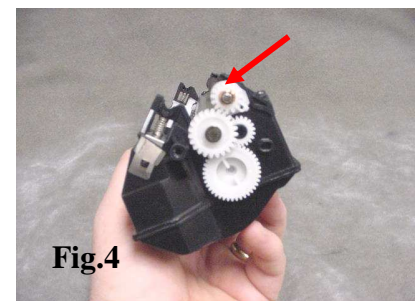

Fig.2

2. Once the pins are removed separate the cartridge halves (Fig. 2).

Fig.3

3. Using a small flathead screwdriver remove the PCR from the saddle clips (Fig. 3).

Fig.4

4. Remove the mag roller drive gear from the end of the mag on the gear side of the cartridge (Fig. 4).

5. Using a small flathead screwdriver, Pry up on the mag roller stabilizer and remove it from the roller (Fig. 5).

6. Remove the mag and clean with compressed air for reassembly (Fig. 6).

7. Remove the 2 screws that secure the doctor blade in place (Fig. 7). Empty remaining toner in hopper and clean with compressed air.

8. Add toner, clean all components and reassemble in reverse order (fig. 8).

9. Using a small screwdriver remove the drum-locking tab from the large gear end of the cartridge (Fig. 9).

10. Remove the axle rod from the drum (fig.10).