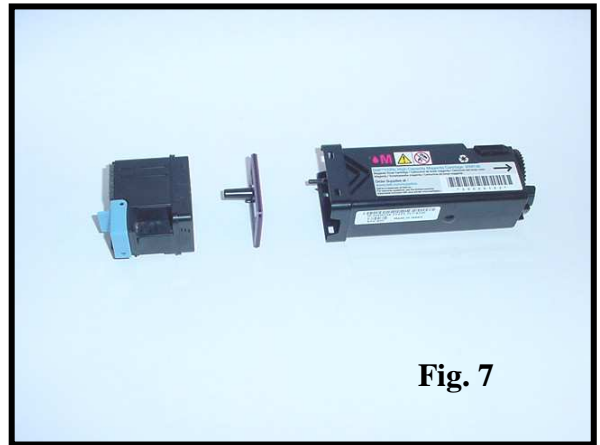

Fig. 6

7. Place the clean cover on the toner hopper. Install the waste unit, make sure that the locking tabs are all in place. Re-use or replace the black tape that goes across the seam of the cartridge (Fig. 7).