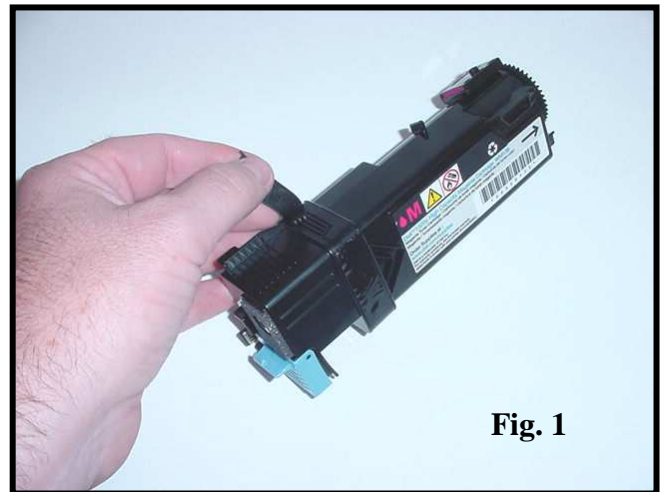

1. Remove the black sealing tape from the seam of the cartridge (Fig. 1).

Fig. 1

2. Use a small flat head screw driver to release two of the locking tabs that secure the waste unit to the top of the toner hopper (Fig. 2).