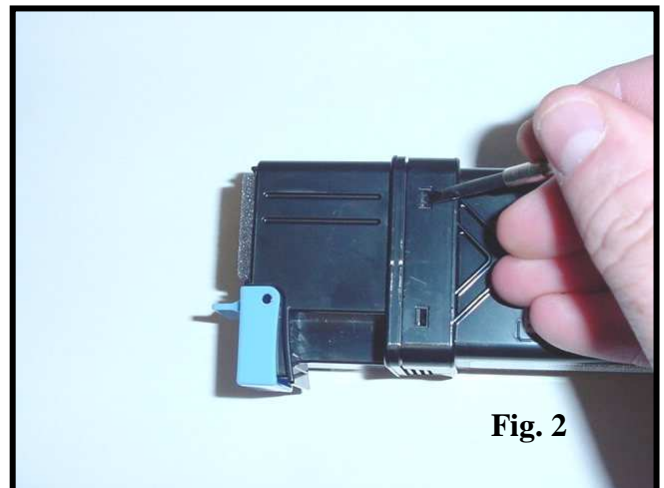

1. Remove the black sealing tape from the seam of the cartridge (Fig. 1).

Fig. 1

2. Use a small flat head screw driver to release two of the locking tabs that secure the waste unit to the top of the toner hopper (Fig. 2).