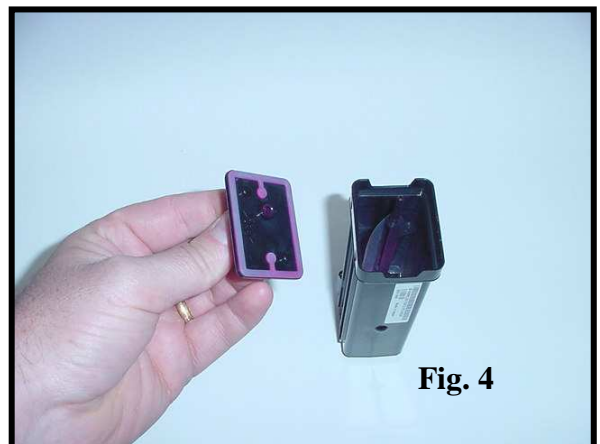

Fig. 4

5. Slide open the cover on the bottom of the toner hopper (Fig. 5). Used compressed air to thoroughly clean the remaining toner from the hopper.