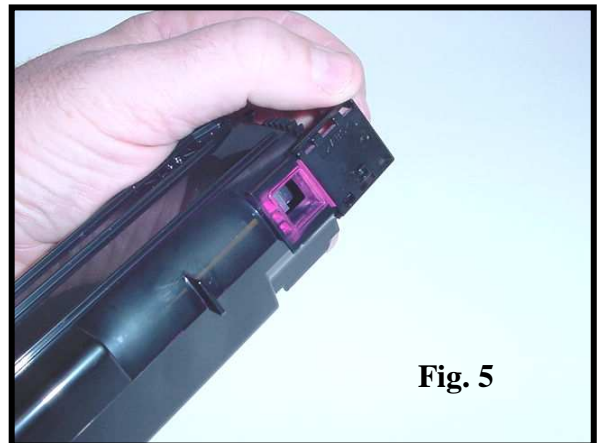

5. Slide open the cover on the bottom of the toner hopper (Fig. 5). Used compressed air to thoroughly clean the remaining toner from the hopper.

Fig. 5

6. Close the slide cover and fill the hopper with the correct color toner, and the correct gram load (Fig. 6).