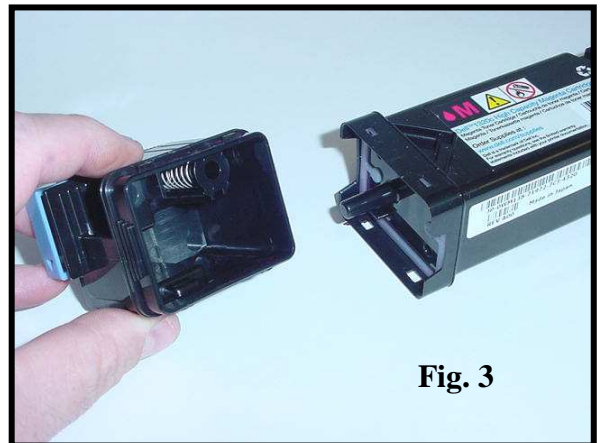

3. Remove the waste unit and clean all residual toner (Fig. 3).

Fig. 3

4. Remove the toner hopper cover (Fig. 4). Clean all residual toner from the cover with compressed air and toner towel.